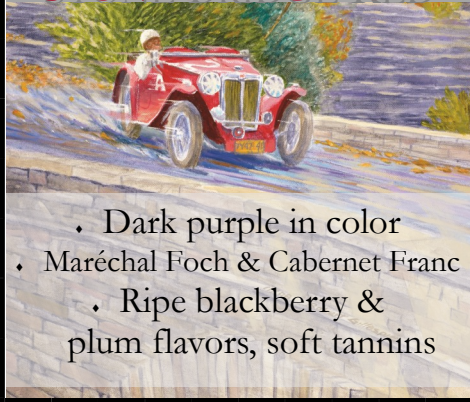

Atwater Estate Vineyards, Finger Lakes, Hector, NY 800-331-7323

Atwater
ESTATE VINEYARDS
STONE BRIDGE RED

- Dark purple in color
- Maréchal Foch & Cabernet Franc
- Ripe blackberry & plum flavors, soft tannins